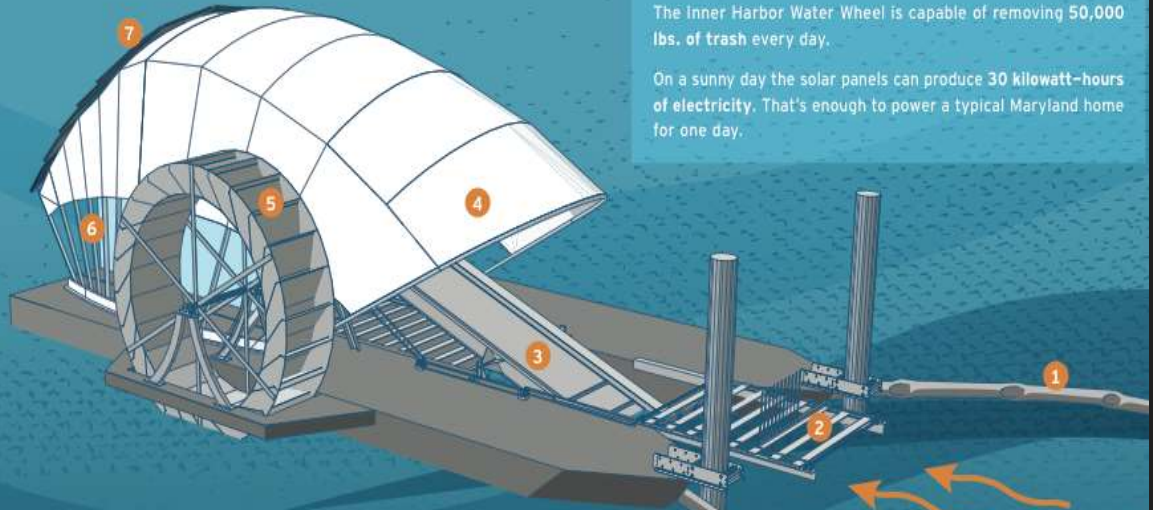

# WHAT IS A WATERSHED?

## The Making of a River

6 states.

3,600 species of animals and  
plants.

17,000,000 people live in it.

**Vs.**

What are some ways that we can conserve energy? (Homework question)

What can we do to help the Chesapeake Bay Watershed?

## Water Wheel Facts

The Inner Harbor Water Wheel is capable of removing 50,000 lbs. of trash every day.

On a sunny day the solar panels can produce 30 kilowatt-hours of electricity. That's enough to power a typical Maryland home for one day.

## Water Wheel Parts

- 1 Two trash containment booms direct trash and debris to the front of the Water Wheel
- 2 The debris raking system helps to move trash and debris to the front of the conveyor belt
- 3 The conveyor belt lifts trash and debris from the water and deposits it into the dumpster barge
- 4 The sail fabric cover protects the Water Wheel from wind and rain
- 5 The water wheel harnesses the current of the river to turn the conveyor belt
- 6 The dumpster barge stores trash and debris
- 7 The solar panel array provides additional power to turn the water wheel